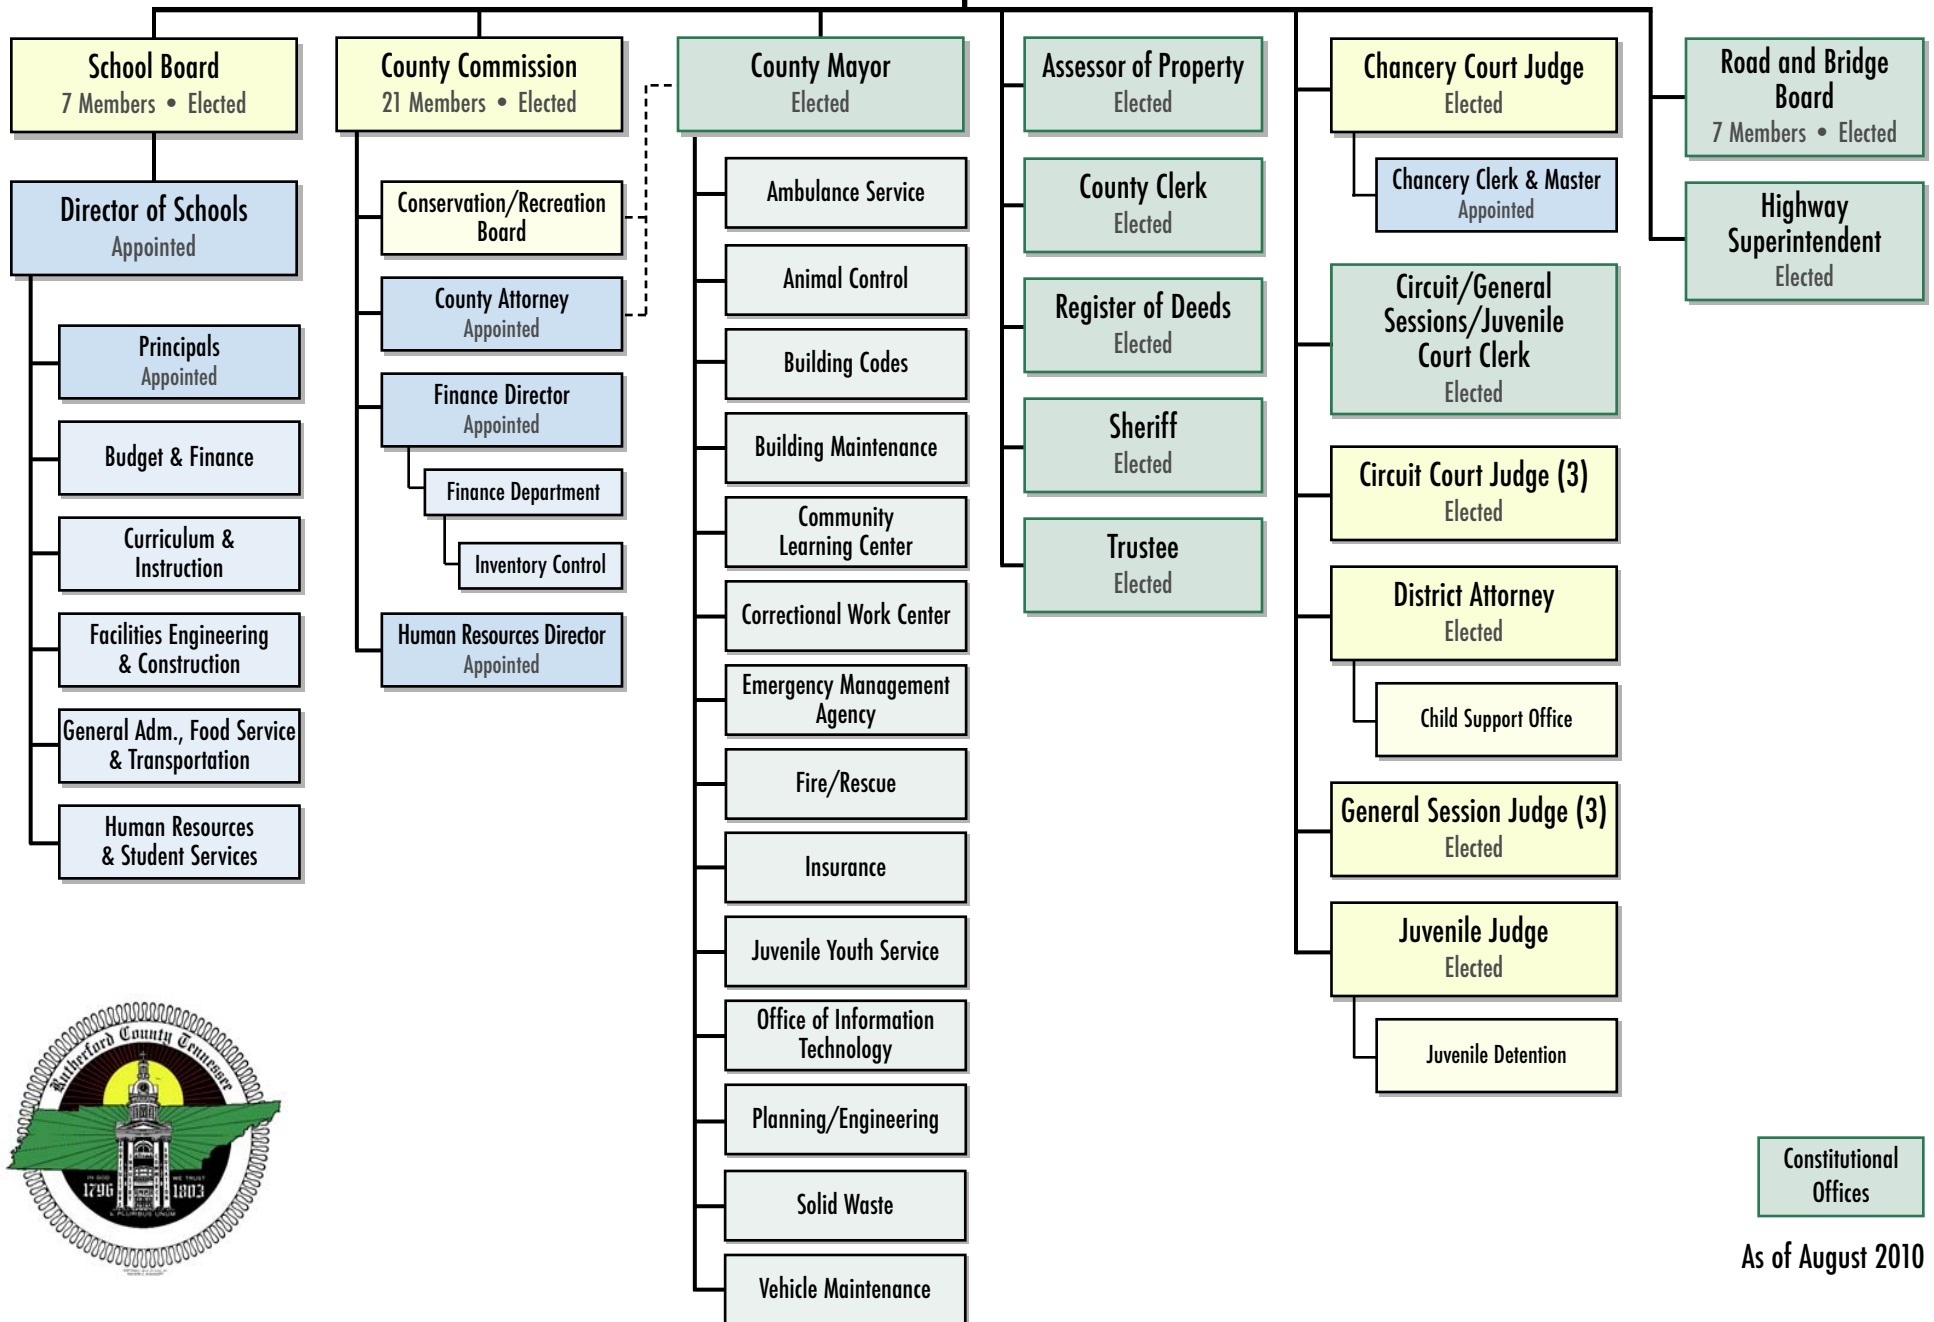

# RUTHERFORD COUNTY GOVERNMENT ORGANIZATIONAL CHART

## ELECTORATE

Constitutional  
Offices

As of August 2010